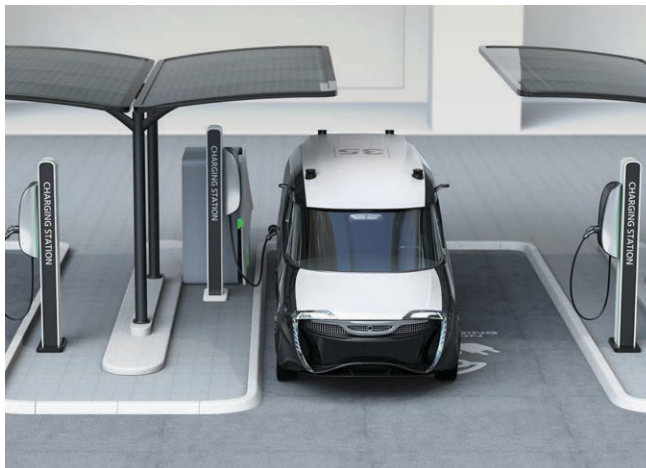

Efficiency is the most crucial factor for any logistics provider. Whether you deliver packages or move inventory, a fleet of electric vehicles can help streamline your operations. Ensure that you have the charging capacity to keep your vehicles rolling—EV charging stations are the solution it takes.

Be a sustainability leader.

Electric vehicles reduce carbon emissions, creating a more environmentally friendly option than internal combustion engines.

Get a competitive edge.

Separate your business from competitors by making your company more sustainable.

Reap the rewards.

You may qualify for government incentives while lowering operation and maintenance costs.