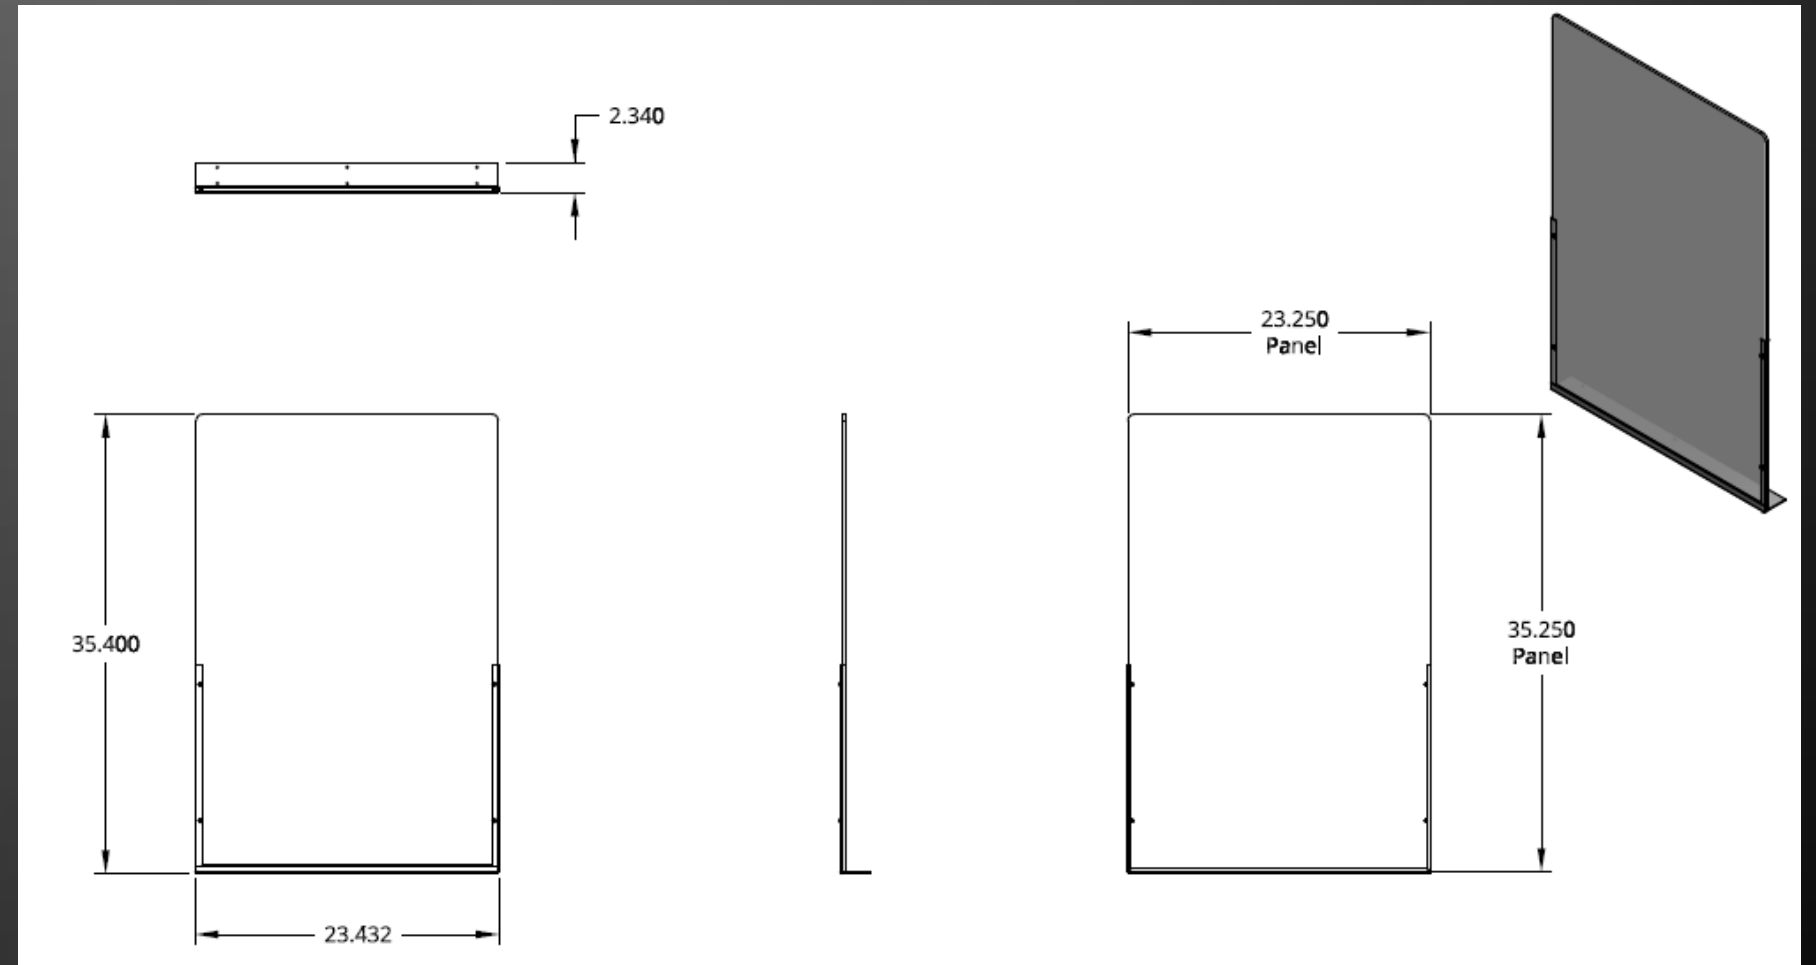

Sneeze Guards – Rugged Mounting

1. U Channel Mount

- A. Designed to accommodate a thicker Acrylic or Plexiglass Solutions
- B. Easy plastic replcement when needed