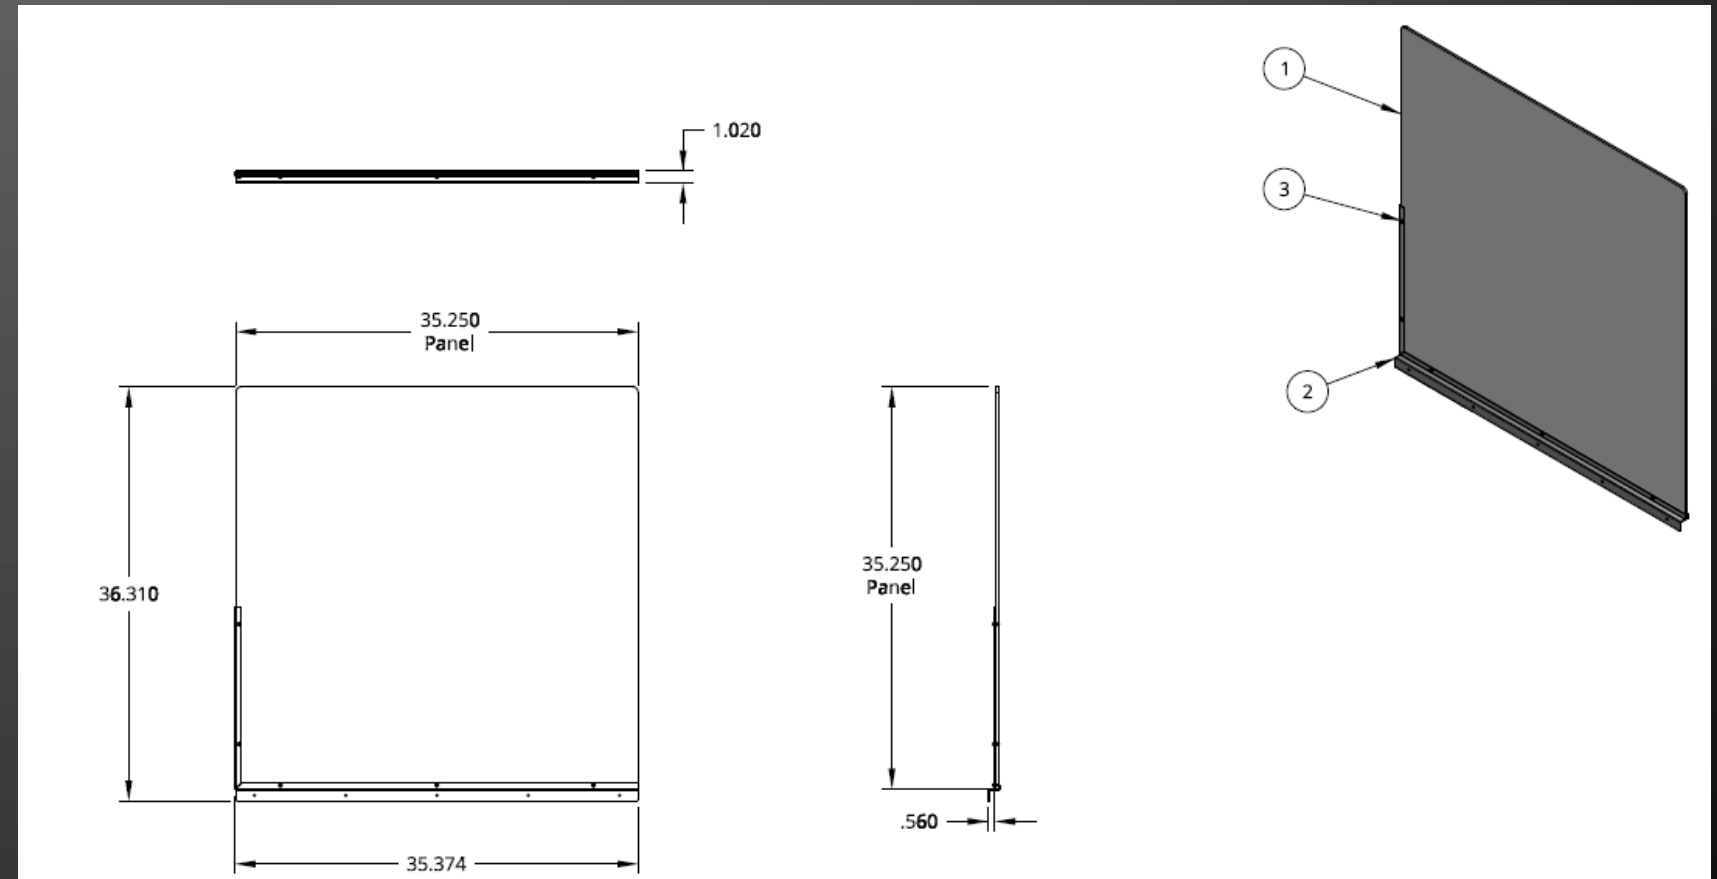

# Sneeze Guards Non Pass Thru

1. Lite weight simple installation
  - A. Designed for Thinner Acryli or plexiglass needs
  - B. Easy plastic replacement when needed